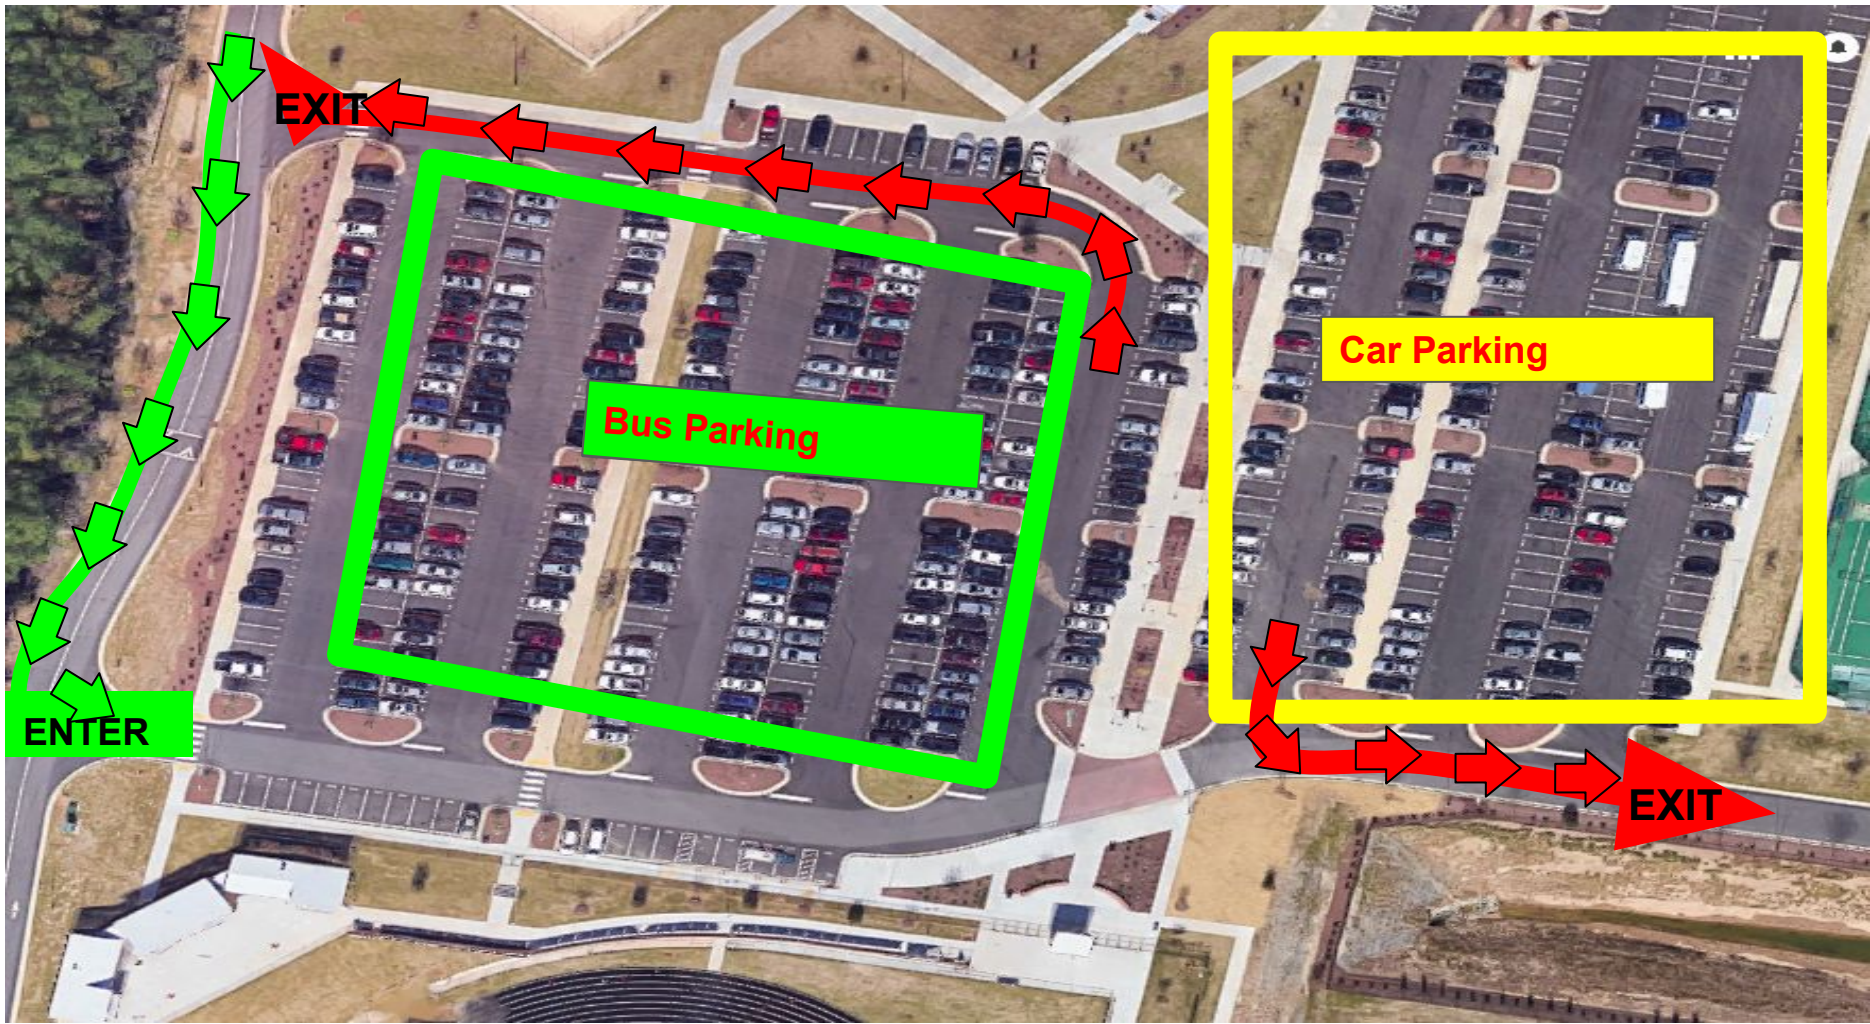

Main Entrance

HOSA ENTRANCE

CARS

HOSA PARKING

BUSES

Clifford Rd

Win Rd

Church Rd

South Garner High School

2547

EXIT

ENTER

Bus Parking

Car Parking

EXIT